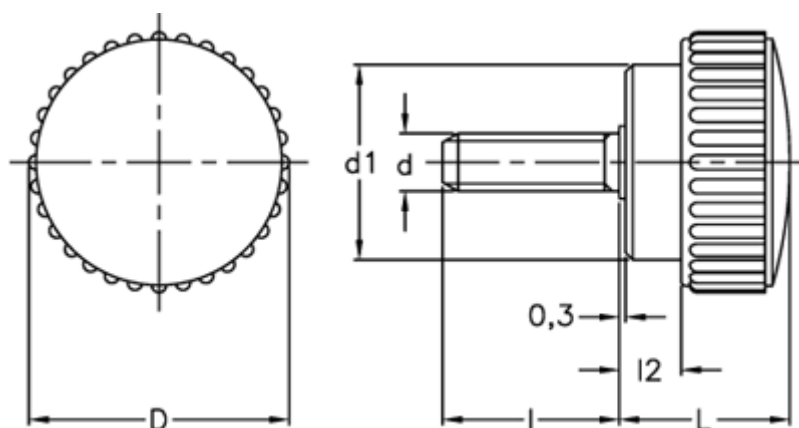

Data Sheet

Article number: 2302102321

Description: E+G Knurled grip knob
B.193/20 S-p-M6x10-INOX

Measures

| | |
|------|------|
| D | = 22 |
| d1 | = 15 |
| d 6g | = M6 |
| l | = 10 |
| L | = 14 |
| l2 | = 4 |